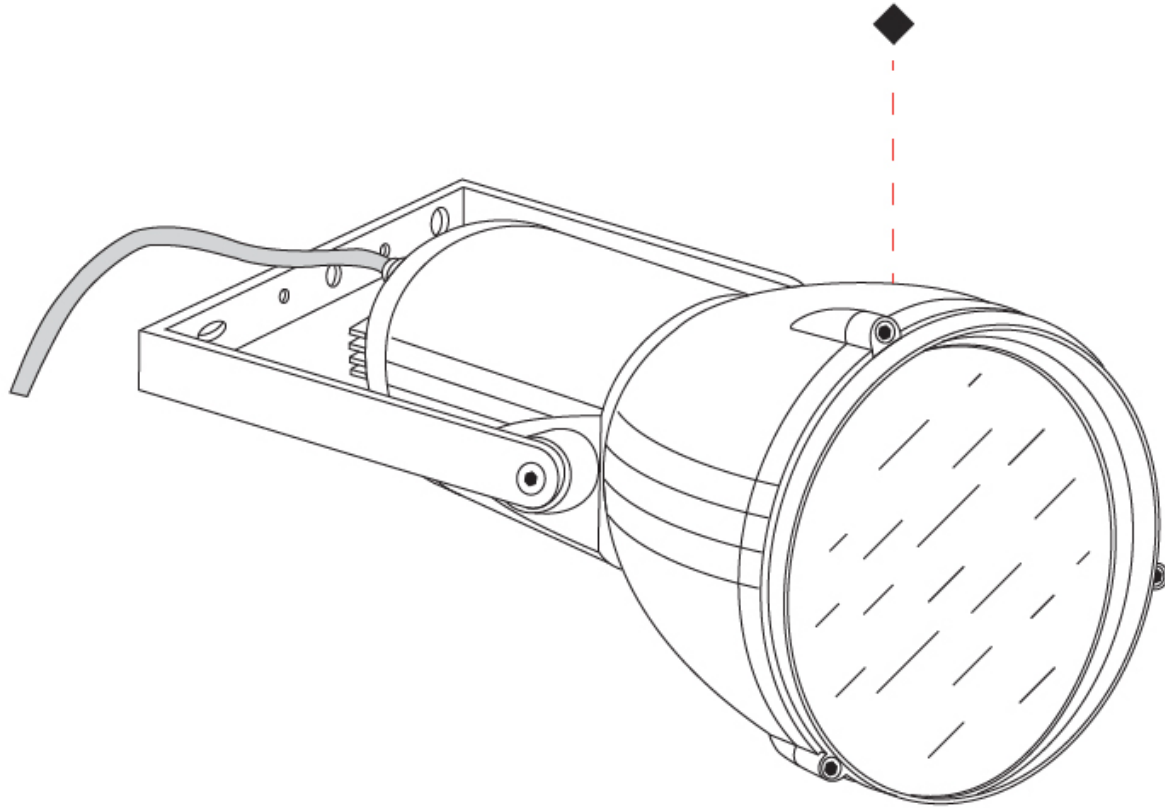

MINI REEF SURFACE

E10F0015-

PROJECT

TYPE

SPECIFIER

QUANTITY

DATE

E